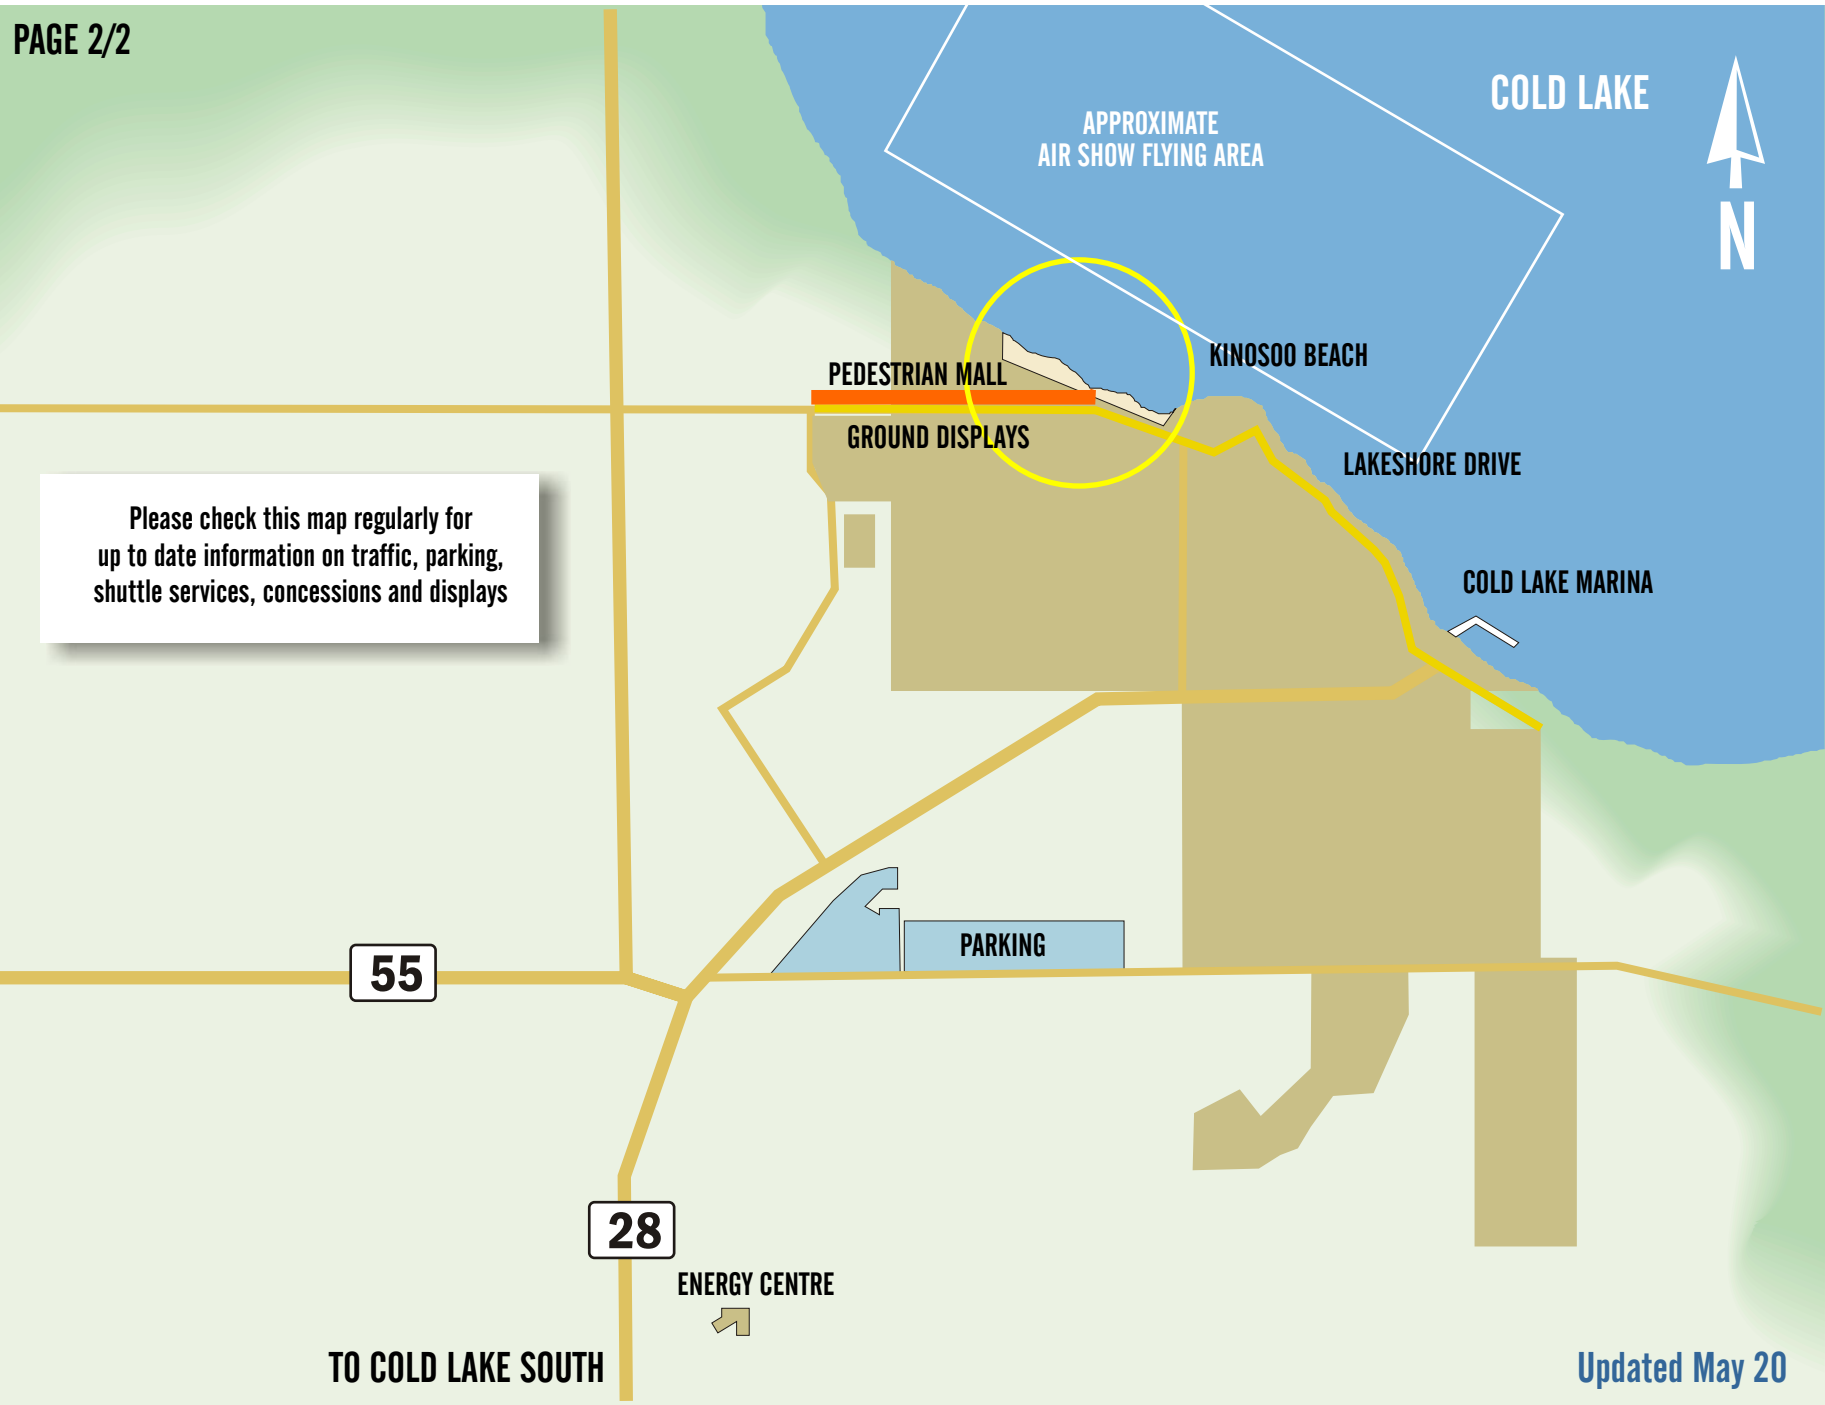

KINOSOO BEACH

COLD LAKE

COLD LAKE

55

28

28

55

21

897

BONNYVILLE

3 HOURS TO EDMONTON

4.5 HOURS TO SASKATOON

1.75 HOURS TO LLOYDMINSTER

**ALBERTA
SASKATCHEWAN**

25.0 km

10 miles

Please check this map regularly for up to date information on traffic, parking, shuttle services, concessions and displays

TO COLD LAKE SOUTH

Updated May 20